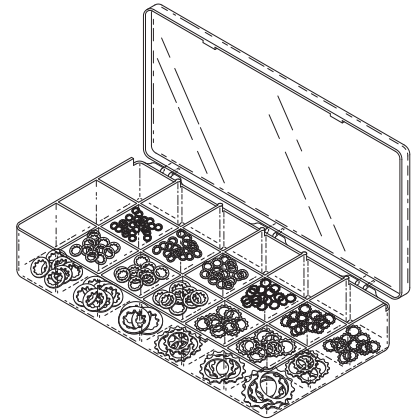

RPK413
LOCKWASHER KIT

RPI Part #RPA032
THREADLOCKER 242

- 5 per package
- .02 fl. oz. per unit
- Prevents rust and corrosion
- Removable adhesive by Loctite®
- MSDS and Technical Data sheet available on RPI website