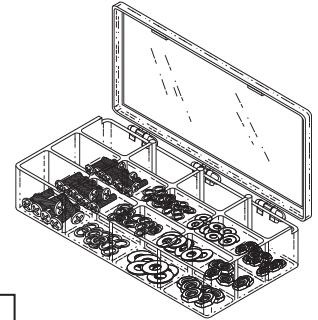

PHILLIPS PAN HEAD SCREWS WITH MATCHING FLAT WASHERS KIT!

RPI PART #RPK402
HARDWARE KIT

- Kit includes 12-compartment storage case (RPI Part #RPB416)
- Stainless steel machine screw
- Hardware is also sold separately in quantities indicated below

RPI PART #	SIZE	TYPE	QTY
RPH101	#6-32 x 1/2" lg.	PHILLIPS PAN HEAD	50
RPH102	#8-32 x 1/2" lg.	PHILLIPS PAN HEAD	50
RPH103	#10-24 x 3/4" lg.	PHILLIPS PAN HEAD	25
RPH104	#6	SPLIT LOCK WASHER	50
RPH105	#8	SPLIT LOCK WASHER	50
RPH106	#10	SPLIT LOCK WASHER	25
RPH107	#6	FLAT WASHER	50
RPH108	#8	FLAT WASHER	50
RPH109	#10	FLAT WASHER	25
RPH110	#6-32	HEX NUT	50
RPH111	#8-32	HEX NUT	50
RPH112	#10-24	HEX NUT	25

RPK402
HARDWARE KIT

RPH101 - RPH103 PHILLIPS PAN HEAD SCREW	RPH107 - RPH109 FLAT WASHER
RPH104 - RPH106 SPLIT LOCK WASHER	RPH110 - RPH112 HEX NUT

STAINLESS STEEL LOCK WASHER KIT

RPI PART #RPK413
LOCKWASHER KIT

- Kit includes 18-compartment storage case (RPI Part #RPB417)
- Stainless steel
- Lockwashers are also sold separately in quantities indicated below

RPI PART #	SIZE	QTY
RPH173	#4	50
RPH174	#6	50
RPH175	#8	50
RPH176	#10	50
RPH177	1/4"	50
RPH178	5/16"	50
RPH179	3/8"	50
RPH180	7/16"	25
RPH181	1/2"	25
RPH182	#4	50
RPH183	#6	50
RPH184	#8	50
RPH185	#10	50
RPH186	1/4"	50
RPH187	5/16"	50
RPH188	3/8"	50
RPH189	7/16"	25
RPH190	1/2"	25