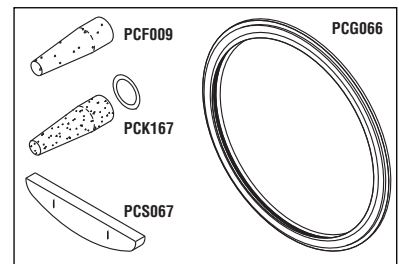

RPI Part #PCK223
OEM Part #1539407
(Door Gasket Only)

STERILIZER PM KIT

1. Includes Door Gasket (RPI Part #PCG066), Filter (Fill Line) (RPI Part #PCF009), Spacer (Door) (RPI Part #PCS067), Reservoir Filter Kit (RPI Part #PCK167), and a PM Check List
2. **Models:** Validator Plus 10