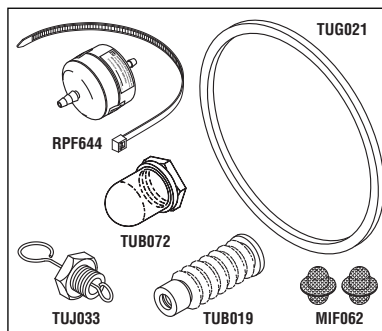

Models: EZ9 & 2340EA

RPI Part #TUK129
OEM Part #02610023
 (Door Gasket Only)

STERILIZER PM KIT

- Includes Fill/Vent Mesh Chamber Filter (RPI Part #MIF062), Door Bellows (RPI Part #TUB019), Rubber Boot For Door Switch (RPI Part #TUB072), Door Gasket (RPI Part #TUG003), Air Jet Valve (Red Top) (RPI Part #TUJ033), HEPA Filter (RPI Part #RPF644), and a PM Check List

Models: EZ10, EZ10k, 2540EA/EKA/EHS

RPI Part #TUK127
OEM Part #02610118
 (Door Gasket Only)

STERILIZER PM KIT

- Includes Fill/Vent Mesh Chamber Filter (RPI Part #MIF062), Door Bellows (RPI Part #TUB019), Rubber Boot For Door Switch (RPI Part #TUB072), Door Gasket (RPI Part #TUG021), Air Jet Valve (Red Top) (RPI Part #TUJ033), HEPA Filter (RPI Part #RPF644), and a PM Check List