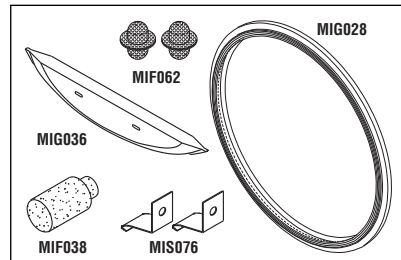

replacement parts industries, inc.

CALL (800) 221-9723 • FAX (818) 882-7028 • EMAIL order@rpiparts.com • WEBSITE www.rpiparts.com

STERILIZER PM KITS – AMERICAN STERILIZER, MIDMARK® • RITTER®, PELTON & CRANE, SCICAN, & TUTTNAUER®

SECTION

10

PAGE

116

UPDATED

01/11