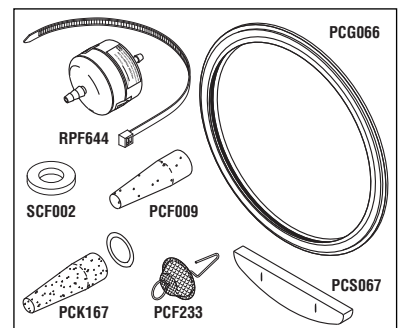

STERILIZER PM KIT

- Includes Compressor Filter (RPI Part #SCF002), Door Gasket (RPI Part #PCG065), Filter (Fill Line) (RPI Part #PCF009), Filter In-Line Assembly (RPI Part #PCF233), HEPA Filter (RPI Part #RPF644), Reservoir Filter Kit (RPI Part #PCK167), Spacer (Door) (RPI Part #PCS067), and a PM Check List

Models: AE8, XL8 & Q8

RPI Part #PCK232
OEM Part #1539407
(Door Gasket Only)