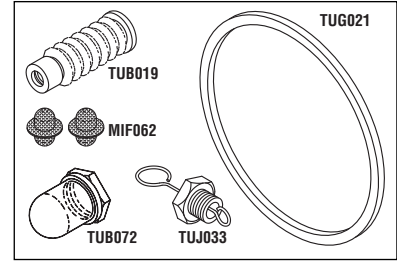

RPI Part #TUK126
OEM Part #02610118
(Door Gasket Only)

STERILIZER PM KIT

- Includes Fill/Vent Mesh Chamber Filter (RPI Part #MIF062), Door Bellows (RPI Part #TUB019), Rubber Boot For Door Switch (RPI Part #TUB072), Door Gasket (RPI Part #TUG021), Air Jet Valve (Red Top) (RPI Part #TUJ033), and a PM Check List

Models: 2340EK/MK