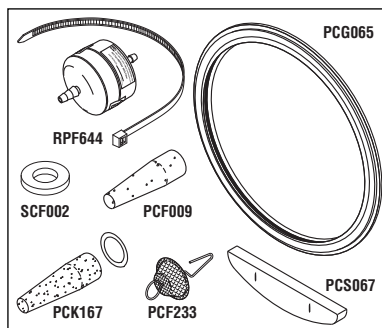

PM Kits to fit Pelton & Crane Delta AE8, XL8, Q8, AF10, XL10 & Q10

RPI Part #PCK231
OEM Part #1539241
(Door Gasket Only)