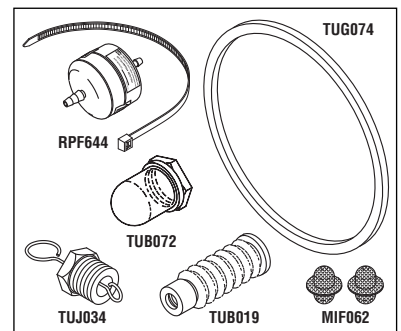

RPI Part #TUK132
OEM Part #02610019
(Door Gasket Only)

STERILIZER PM KIT

- Includes Fill/Vent Mesh Chamber Filter (RPI Part #MIF062), Door Bellows (RPI Part #TUB019), Rubber Boot For Door Switch (RPI Part #TUB072), Door Gasket (RPI Part #TUG074), Air Jet Valve (Black Top) (RPI Part #TUJ034), HEPA Filter (RPI Part #RPF644), and a PM Check List

Models: 3870EA/EHS