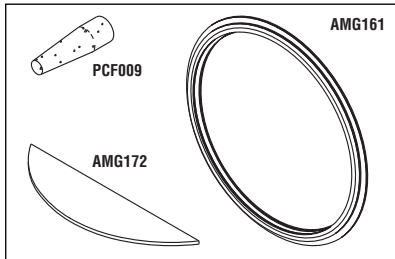

RPI is Your Best Source for Table Top Sterilizer Parts!

- 28 different PM Kits for table top sterilizers serviced most
- Outstanding Technical Service – FREE via phone, fax and e-mail
- Troubleshooting Guides and PM Checklists – FREE downloads from www.rpiparts.com

PM Kit to fit AMSCO Eagle® 10 & 10 Plus

RPI Part #AMK234
OEM Part #
P426637-261
(Gasket Only)

STERILIZER PM KIT

- Includes Door Gasket (RPI Part #AMG161), Water Guard (RPI Part #AMG172), Filter (Fill Line) (RPI Part #PCF009), and a PM Check List

Models: Eagle 10 and Eagle 10 plus

PM Kits to fit Midmark® • Ritter® 7, M7, M9 & M11

RPI Part #MIK134
OEM Part #
002-0243-00
(Gasket Only)

STERILIZER PM KIT

- Includes Fill/Vent Mesh Chamber Filter (RPI Part #MIF062), Door Gasket (RPI Part #RCG019), and a PM Check List

Models: M7 and 7