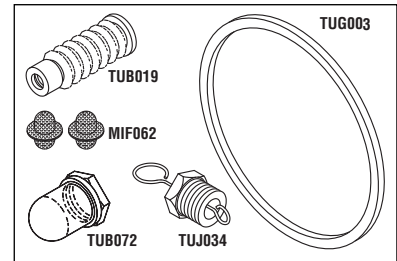

RPI Part #TUK128
OEM Part #02610023
(Door Gasket Only)

STERILIZER PM KIT

- Includes Fill/Vent Mesh Chamber Filter (RPI Part #MIF062), Door Bellows (RPI Part #TUB019), Rubber Boot For Door Switch (RPI Part #TUB072), Door Gasket (RPI Part #TUG003), Air Jet Valve (Black Top) (RPI Part #TUJ034), and a PM Check List

Models: 2540E/M