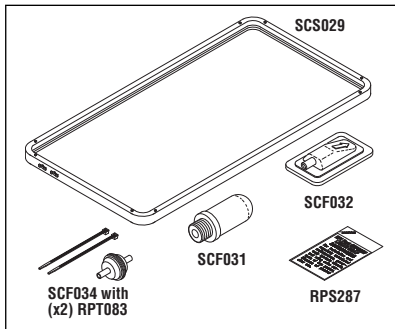

STERILIZER PM KIT

- Includes Cassette Seal (RPI Part #SCS029), Liquid Soap (RPI Part #RPS287), Air Compressor Filter (RPI Part #SCF031 for use with MEDO Compressor only), Biological Filter (RPI Part #SCF032), Water Filter (In-Line) (RPI Part #SCF034), and a PM Check List

Model: 5000

RPI Part #MIK080
OEM Part #
002-0504-00
(Door & Dam Gaskets only)

STERILIZER PM KIT

- Includes Mesh Style Filters (RPI Part #MIF062), Sintered Bronze Filter (RPI Part #MIF038), Door Springs (RPI Part #MIS076), Door Gasket (RPI Part #MIG028), Dam Gasket (RPI Part #MIG036), and a PM Check List

Models: M11 & M11D