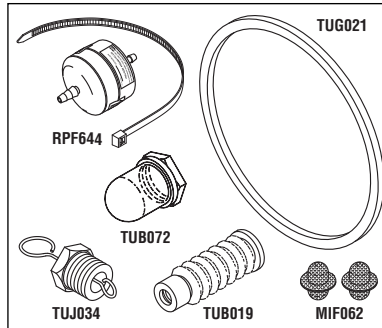

PM Kits to fit Tuttnauer EZ9, EZ10, EZ10k, 1730, 2340, 2540 & 3870 series - continued

RPI Part #TUK125
OEM Part #02610118
(Door Gasket Only)

STERILIZER PM KIT

- Includes Fill/Vent Mesh Chamber Filter (RPI Part #MIF062), Door Bellows (RPI Part #TUB019), Rubber Boot For Door Switch (RPI Part #TUB072), Door Gasket (RPI Part #TUG021), and Air Jet Valve (Black Top) (RPI Part #TUJ034), HEPA Filter (RPI Part #RPF644), and a PM Check List

Models: EZ9 & 2340EA