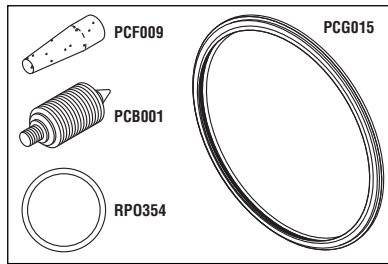

RPI Part #PCK219
OEM Part #004341
(Door Gasket Only)

STERILIZER PM KIT

1. Includes Door Gasket (RPI Part #PCG015), Filter (Fill Line) (RPI Part #PCF009), Air Valve O-ring (RPI Part #RPO354), Bellows (RPI Part #PCB001), and a PM Check List
2. **Model:** OCR & OCR+