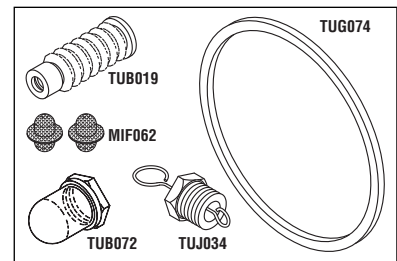

RPI Part #TUK131
OEM Part #02610019
(Door Gasket Only)

STERILIZER PM KIT

- Includes Fill/Vent Mesh Chamber Filter (RPI Part #MIF062), Door Bellows (RPI Part #TUB019), Rubber Boot For Door Switch (RPI Part #TUB072), Door Gasket (RPI Part #TUG074), Air Jet Valve (Black Top) (RPI Part #TUJ034), and a PM Check List

Models: 3870E/M