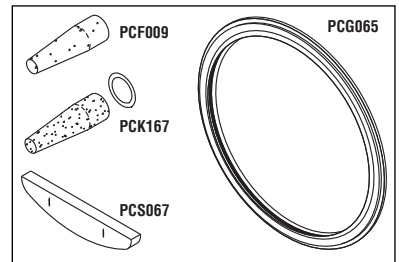

RPI Part #PCK222
OEM Part #1539241
(Door Gasket Only)

STERILIZER PM KIT

1. Includes Door Gasket (RPI Part #PCG065), Filter (Fill Line) (RPI Part #PCF009), Spacer (Door) (RPI Part #PCS067), Reservoir Filter Kit (RPI Part #PCK167), and a PM Check List
2. **Models:** Validator Plus 8