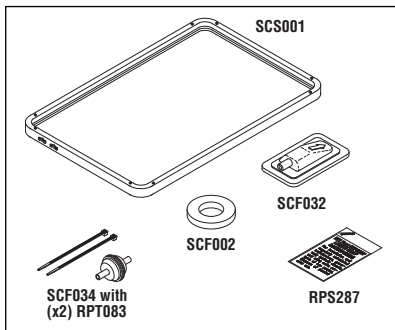

STERILIZER PM KIT

- Includes Cassette Seal (RPI Part #SCS001), Liquid Soap (RPI Part #RPS287), Compressor Filter (RPI Part #SCF002), Biological Filter (RPI Part #SCF032 for S/N 2101DK0274 and above), Water Filter (In-Line) (RPI Part #SCF034), and a PM Check List

Model: 2000

RPI Part #MIK072
OEM Part #
002-0361-00
(Door & Dam Gaskets only)

STERILIZER PM KIT

- Includes Mesh Style Filters (RPI Part #MIF062), Sintered Bronze Filter (RPI Part #MIF038), Door Springs (RPI Part #MIS076), Door Gasket (RPI Part #MIG027), Dam Gasket (RPI Part #MIG035), and a PM Check List

Models: M9 & M9D