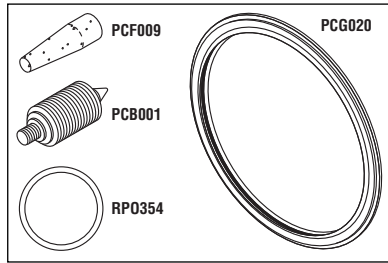

RPI Part #PCK217
OEM Part #001187
(Door Gasket Only)

STERILIZER PM KIT

1. Includes Door Gasket (RPI Part #PCG020), Filter (Fill Line) (RPI Part #PCF009), Air Valve O-ring (RPI Part #RPO354), Bellows (RPI Part #PCB001), and a PM Check List
2. **Model:** Sentry