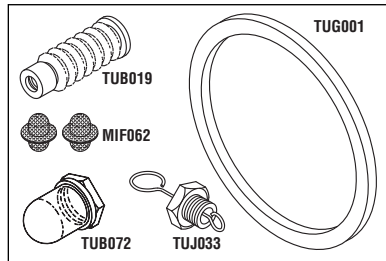

RPI Part #TUK122
OEM Part #02610020
(Door Gasket Only)

STERILIZER PM KIT

- Includes Fill/Vent Mesh Chamber Filter (RPI Part #MIF062), Door Bellows (RPI Part #TUB019), Rubber Boot For Door Switch (RPI Part #TUB072), Door Gasket (RPI Part #TUG001), and Air Jet Valve (Red Top) (RPI Part #TUJ033), and a PM Check List

Models: 1730EK/MK/MKV