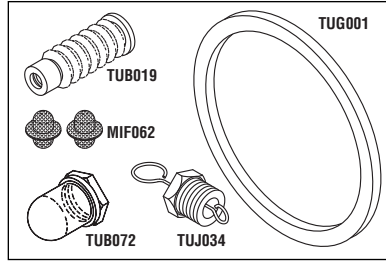

STERILIZER PM KITS – AMERICAN STERILIZER, MIDMARK® • RITTER®, PELTON & CRANE, SCICAN, & TUTTNAUER®

SECTION

10

PAGE

116

UPDATED

01/11

PM Kits to fit Tuttnauer EZ9, EZ10, EZ10k, 1730, 2340, 2540 & 3870 series