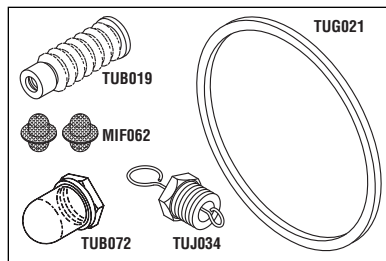

RPI Part #TUK124
OEM Part #02610118
(Door Gasket Only)

STERILIZER PM KIT

- Includes Fill/Vent Mesh Chamber Filter (RPI Part #MIF062), Door Bellows (RPI Part #TUB019), Rubber Boot For Door Switch (RPI Part #TUB072), Door Gasket (RPI Part #TUG021), Air Jet Valve (Black Top) (RPI Part #TUJ034), and a PM Check List

Models: 2340E & 2340M (Serial #8806 and above).