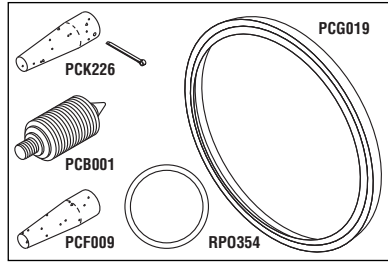

Table Top Sterilizers

PM Kits to fit Pelton & Crane Magnaclave, OCM, OCR, OCR+, Sentry & Validator

RPI Part #PCK216
OEM Part #004497
(Door Gasket Only)

STERILIZER PM KIT

1. Includes Door Gasket (RPI Part #PCG019), Air Valve O-ring (RPI Part #RPO354), Bellows (RPI Part #PCB001), Filter with Cotter Pin (RPI Part #PCK226), Filter (Fill Line) (RPI Part #PCF009), and a PM Check List
2. **Model:** Magnaclave