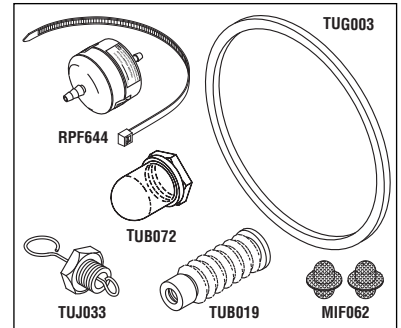

Models: 3870E/M

PM Kits to fit Tuttnauer EZ9, EZ10, EZ10k, 1730, 2340, 2540 & 3870 series - continued

RPI Part #TUK125
OEM Part #02610118
 (Door Gasket Only)

STERILIZER PM KIT

- Includes Fill/Vent Mesh Chamber Filter (RPI Part #MIF062), Door Bellows (RPI Part #TUB019), Rubber Boot For Door Switch (RPI Part #TUB072), Door Gasket (RPI Part #TUG021), and Air Jet Valve (Black Top) (RPI Part #TUJ034), HEPA Filter (RPI Part #RPF644), and a PM Check List

Models: EZ9 & 2340EA

RPI Part #TUK129
OEM Part #02610023
 (Door Gasket Only)

STERILIZER PM KIT

- Includes Fill/Vent Mesh Chamber Filter (RPI Part #MIF062), Door Bellows (RPI Part #TUB019), Rubber Boot For Door Switch (RPI Part #TUB072), Door Gasket (RPI Part #TUG003), Air Jet Valve (Red Top) (RPI Part #TUJ033), HEPA Filter (RPI Part #RPF644), and a PM Check List