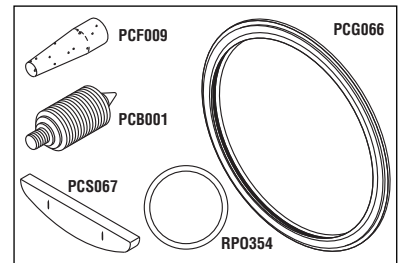

RPI Part #PCK221
OEM Part #1539407
(Door Gasket Only)

STERILIZER PM KIT

1. Includes Door Gasket (RPI Part #PCG066), Filter (Fill Line) (RPI Part #PCF009), Air Valve O-ring (RPI Part #RPO354), Bellows (RPI Part #PCB001), Spacer (Door) (RPI Part #PCS067), and a PM Check List
2. **Model:** Validator 10