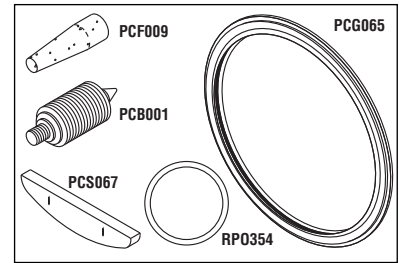

STERILIZER PM KIT

- Includes Door Gasket (RPI Part #PCG019), Air Valve O-ring (RPI Part #RPO354), Bellows (RPI Part #PCB001), Filter with Cotter Pin (RPI Part #PCK226), Filter (Fill Line) (RPI Part #PCF009), and a PM Check List
- Model:** Magnaclave