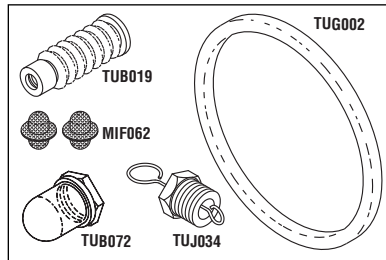

RPI Part #TUK123
OEM Part #02610005
(Door Gasket Only)

STERILIZER PM KIT

- Includes Fill/Vent Mesh Chamber Filter (RPI Part #MIF062), Door Bellows (RPI Part #TUB019), Rubber Boot For Door Switch (RPI Part #TUB072), Door Gasket (RPI Part #TUG002), Air Jet Valve (Black Top) (RPI Part #TUJ034), and a PM Check List

Model: 2340M (Serial #8805 and below).