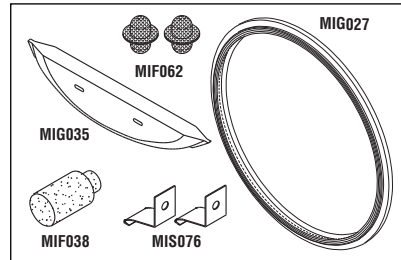

RPI is Your Best Source for Table Top Sterilizer Parts!

- 28 different PM Kits for table top sterilizers serviced most
- Outstanding Technical Service – FREE via phone, fax and e-mail
- Troubleshooting Guides and PM Checklists – FREE downloads from www.rpiparts.com

PM Kit to fit AMSCO Eagle® 10 & 10 Plus

RPI Part #AMK234
OEM Part #
P426637-261
(Gasket Only)

STERILIZER PM KIT

- Includes Door Gasket (RPI Part #AMG161), Water Guard (RPI Part #AMG172), Filter (Fill Line) (RPI Part #PCF009), and a PM Check List

Models: Eagle 10 and Eagle 10 plus

PM Kits to fit Midmark® • Ritter® 7, M7, M9 & M11

RPI Part #MIK134
OEM Part #
002-0243-00
(Gasket Only)

STERILIZER PM KIT

- Includes Fill/Vent Mesh Chamber Filter (RPI Part #MIF062), Door Gasket (RPI Part #RCG019), and a PM Check List

Models: M7 and 7

PM Kits to fit SCICAN STATIM® 2000 & 5000

RPI Part #SCK035
OEM Part #
01-100028S
(Gasket Only)

STERILIZER PM KIT

- Includes Cassette Seal (RPI Part #SCS001), Liquid Soap (RPI Part #RPS287), Compressor Filter (RPI Part #SCF002), Biological Filter (RPI Part #SCF032 for S/N 2101DK0274 and above), Water Filter (In-Line) (RPI Part #SCF034), and a PM Check List

Model: 2000

RPI Part #MIK072
OEM Part #
002-0361-00
(Door & Dam Gaskets only)

STERILIZER PM KIT

- Includes Mesh Style Filters (RPI Part #MIF062), Sintered Bronze Filter (RPI Part #MIF038), Door Springs (RPI Part #MIS076), Door Gasket (RPI Part #MIG027), Dam Gasket (RPI Part #MIG035), and a PM Check List

Models: M9 & M9D

RPI Part #SCK036
OEM Part #
01-101649S
(Gasket Only)

STERILIZER PM KIT