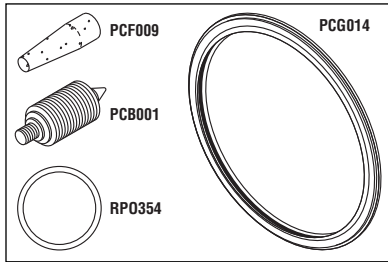

RPI Part #PCK218
OEM Part #004014
(Door Gasket Only)

STERILIZER PM KIT

1. Includes Door Gasket (RPI Part #PCG014), Filter (Fill Line) (RPI Part #PCF009), Air Valve O-ring (RPI Part #RPO354), Bellows (RPI Part #PCB001), and a PM Check List
2. **Model:** OCM