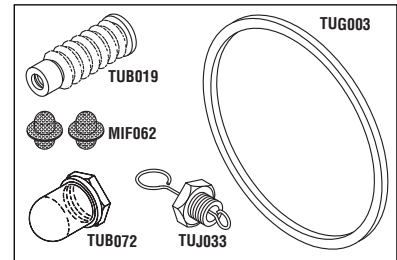

RPI Part #TUK130
OEM Part #02610023
(Door Gasket Only)

STERILIZER PM KIT

- Includes Fill/Vent Mesh Chamber Filter (RPI Part #MIF062), Door Bellows (RPI Part #TUB019), Rubber Boot For Door Switch (RPI Part #TUB072), Door Gasket (RPI Part #TUG003), Air Jet Valve (Red Top) (RPI Part #TUJ033), and a PM Check List

Models: 2540EK/MK