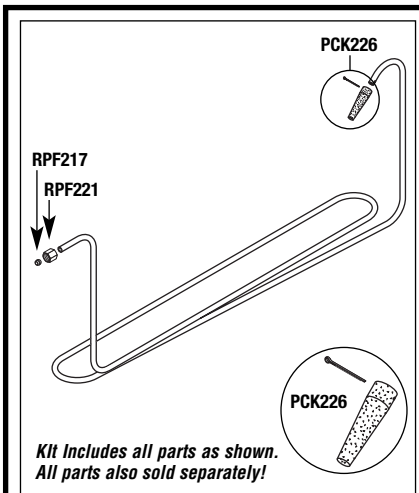

Kit Includes all parts as shown. All parts also sold separately!

RPI Part #PCK238
OEM Part #004630 & A65-004630
CONDENSATION COIL KIT
Fits: Reservoir

Parts also sold separately:
RPI Part #RPF221 (No OEM Part # Available)
COMPRESSION NUT - 5/pkg

RPI Part #RPF217 (No OEM Part # Available)
COMPRESSION SLEEVE - 5/pkg

RPI Part #PCK226 (No OEM Part # Available)
FILTER WITH COTTER PIN

The Filter With Cotter Pin (RPI Part #PCK226) is also included in the Sterilizer PM Kit (RPI Part #PCK216) – see page 2.