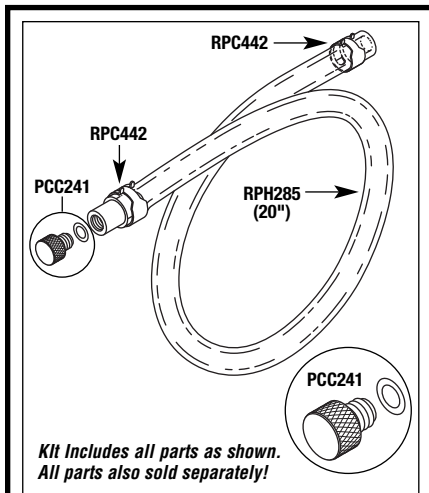

Kit Includes all parts as shown. All parts also sold separately!

RPI is your Source for parts to fit Pelton & Crane Magnaclave Sterilizers!

PELTON & CRANE

Kit Includes all parts as shown. All parts also sold separately!

RPI Part #PCK240
OEM Part #004598, 004864, 004599, 005929, & 091007

DRAIN KIT
Fits: Drain Adapter and Tube Assembly

Parts also sold separately:
RPI Part #PCC241
OEM Part #004598 (Cap) & 004864 (O-Ring)
DRAIN CAP WITH O-RING
• Includes O-Ring (RPI Part #RPO386)

RPI Part #RPO386 (OEM Part #004864)
O-RING - 6/PKG

RPI Part #RPH285 (No OEM Part # Available)
DRAIN HOSE - Sold by the foot

RPI Part #RPC442 (No OEM Part # Available)
UNICLAMP - 6/PKG