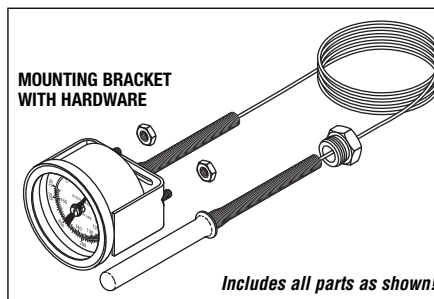

Parts also sold separately:
RPI Part #PCB001 (OEM Part #004048)
BELLOWS
Fits: Air Valve Housing

RPI Part #RPO354 (OEM Part #004004)
AIR VALVE O-RING - 6/PKG
• .926" ID x 1.066" OD x .070" C/S; Silicone
Fits: Air Valve Housing Bellows Cap

RPI Part #PCC005 (OEM Part #004228)
BELLOWS CAP
• Requires Air Valve O-Ring (RPI Part #RPO354)
Fits: Air Valve Housing

Includes all parts as shown!

RPI Part #PCG040
OEM Part #3336356 & 015316

PRESSURE GAUGE
• Dual Scale: 0 to 60 psi / 0 to 400 kpa
Fits: Control Panel