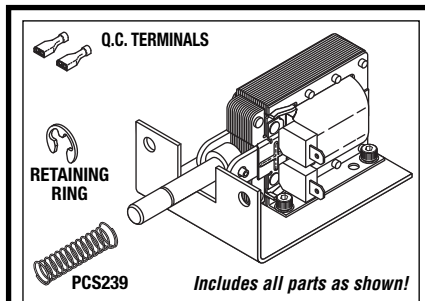

RPI is your Source for parts to fit Pelton & Crane Magnaclave Sterilizers!

PELTON & CRANE

RPI Part #PCK240
OEM Part #004598, 004864, 004599, 005929, & 091007

DRAIN KIT
Fits: Drain Adapter and Tube Assembly

Parts also sold separately:
RPI Part #PCC241
OEM Part #004598 (Cap) & 004864 (O-Ring)
DRAIN CAP WITH O-RING
• Includes O-Ring (RPI Part #RPO386)

RPI Part #RPO386 (OEM Part #004864)
O-RING - 6/PKG

RPI Part #RPH285 (No OEM Part # Available)
DRAIN HOSE - Sold by the foot

RPI Part #RPC442 (No OEM Part # Available)
UNICLAMP - 6/PKG

RPI Part #PCK238
OEM Part #004630 & A65-004630
CONDENSATION COIL KIT
Fits: Reservoir

Parts also sold separately:
RPI Part #RPF221 (No OEM Part # Available)
COMPRESSION NUT - 5/pkg

RPI Part #RPF217 (No OEM Part # Available)
COMPRESSION SLEEVE - 5/pkg

RPI Part #PCK226 (No OEM Part # Available)
FILTER WITH COTTER PIN

The Filter With Cotter Pin (RPI Part #PCK226) is also included in the Sterilizer PM Kit (RPI Part #PCK216) – see page 2.

RPI Part #PCK236
OEM Part #5473041
SOLENOID KIT (DOOR LATCH)
Fits: Door Locking Bracket

Part also sold separately:
RPI Part #PCS239
OEM Part #004525 & A63-004525
SPRING (DOOR INTERLOCK)
Fits: Door Lock Pin

RPI Part #PCK242
OEM Part # (No OEM Part # Available)
BUSHING KIT (DOOR HINGE)
Fits: Door Support

RPI Part #PCB237
OEM Part #004800 (Bellows only)

BELLOWS (PRESSURE SWITCH)
Fits: Pressure Switch and Frame Assembly

RPI Part #PCS094
OEM Part #004478

PRESSURE SWITCH
• Mounts on frame of bellows assembly

RPI Part #PCS235
OEM Part #004837 & B02-004837

RELAY SOCKET
• 8 Pin
Fits: Reservoir Support

RPI Part #PCR196
OEM Part #004463

LATCHING RELAY
• 8 pin octal configuration
Fits: Relay Socket

RPI Part #PCR234
OEM Part #041002 & A62-011081

RELAY (ELECT. CONTACTOR)
Fits: Rear Chassis Support