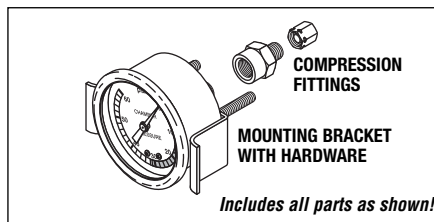

Includes all parts as shown!

RPI Part #PCG040
OEM Part #3336356 & 015316

PRESSURE GAUGE
• Dual Scale: 0 to 60 psi / 0 to 400 kpa
Fits: Control Panel