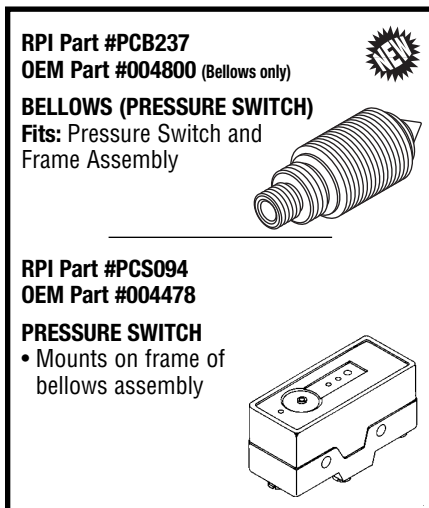

RPI Part #PCB237
OEM Part #004800 (Bellows only)

BELLOWS (PRESSURE SWITCH)
Fits: Pressure Switch and Frame Assembly

RPI Part #PCS094
OEM Part #004478

PRESSURE SWITCH
• Mounts on frame of bellows assembly