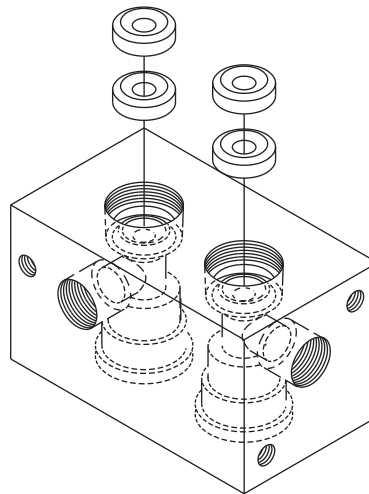

Parts to fit Pelton & Crane Magnaclave Sterilizers

RPI Part #PCT081
OEM Part #004531 & 041001

ELECTRIC TIMER (60 MINUTE)
Fits: Control Panel

RPI Part #PCB088
OEM Part #004491

BUZZER
Fits: Mounts on machine Base

RPI Part #PCS043
OEM Part #004079

FUNCTION SWITCH (3 LEAD)
• Mounts to bracket in main valve assembly

RPI Part #PCS044
OEM Part #004073

POWER SWITCH (2 LEAD)
• Mounts to bracket in main valve assembly

RPI Part #PCS090
OEM Part #004545

DOOR INTERLOCK SWITCH
• Mounts to bracket on door locking mechanism

RPI Part #PCS086
OEM Part #004468

DOOR OPEN SWITCH
• Mounts to bracket on partition in reservoir area

RPI Part #PCS087
OEM Part #004461

1 LB. PRESSURE SWITCH
• Mounts to bracket on one pound pressure switch assembly

RPI Part #PCN136
OEM Part #004076

SPEEDNUT - 10/PKG
• "U" type #10-24 thread

Valve supplied with "Packings" pressed in!

Includes all parts as shown!

RPI Part #PCV075
OEM Part #004310

MAIN VALVE BODY
• Valve supplied with "packings" pressed-in
Fits: Main Valve Assembly

RPI Part #PCC073
OEM Part #004030

MAIN VALVE CAP
Fits: Main Valve

RPI Part #PCN072
OEM Part #004027

MAIN VALVE NUT
Fits: Main Valve

RPI Part #PCS074
OEM Part #004028

MAIN VALVE STEM
Fits: Main Valve

TO REPAIR VALVE,
YOU WILL NEED
(2) KITS!

Kit Includes all parts as shown.
Parts also sold separately!

RPI Part #PCK026
OEM Part #017706 (OEM has only 1 set)

MAIN VALVE KIT
• To repair valve, need (2) Main Valve Kits
(RPI Parts #PCK026)
Fits: Main Valve

Parts also sold separately:
RPI Part #PCR037 (OEM Part #004039)
VALVE BUTTON RETAINER
Fits: Main Valve

RPI Part #RPO355 (OEM Part #004000)
MAIN VALVE O-RING - 6/PKG
• .801" ID x .941" OD x .070" C/S; Silicone
Fits: Main Valve

RPI Part #PCA118
OEM Part #004231

LOCATOR ARM - 3/pkg
• Mounts to Main Valve

RPI Part #PCL029
OEM Part #004501

LAMP (OPEN DOOR)
Fits: Control Panel

RPI Part #PCL030
OEM Part #004499

LAMP (HEAT ON)
Fits: Control Panel

RPI Part #PCL031
OEM Part #004500

LAMP (STERILE)
Fits: Control Panel

RPI Part #PCL032
OEM Part #004498

LAMP (POWER ON)
Fits: Control Panel