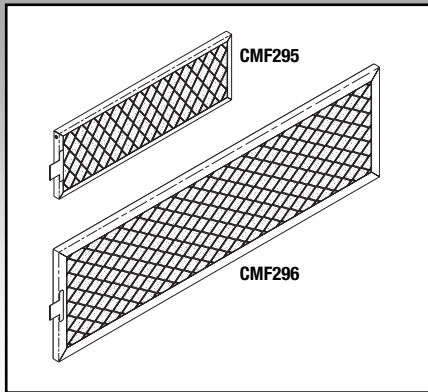

Models: DV5, DV7, DV10, DV12, SC3, SC5, SC7, SC10, & SC12

New PM Kits to fit

**A-dec®/Dean®
Dental Compressors
and Dental Vacuum Units!**

PM Kits to fit A-dec/Dean Dental Compressors

RPI Part #CMK293
OEM Part #A0050

COMPRESSOR PM KIT

- For Oil-less dual, triple and quad headed compressors
- All parts also sold separately
- Includes all parts as shown plus a PM Sticker and PM checklist
- See *the RPI Advantage* below

Fits: Compressor Body
Models: SC3, SC5 & SC7