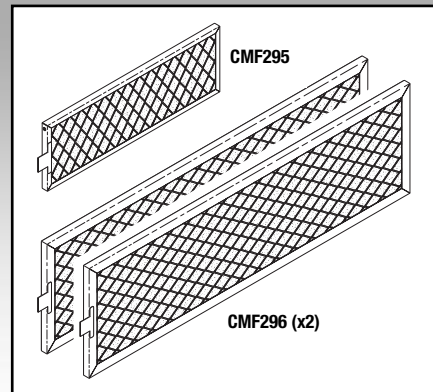

RPI Part #CMK294
OEM Part #A0150

COMPRESSOR PM KIT

- For Oil-less 5 and 6 headed compressors
- All parts also sold separately
- Includes all parts as shown plus a PM Sticker and PM checklist
- See *the RPI Advantage* below

Fits: Compressor Body
Models: SC10 & SC12

PM Kit to fit A-dec/Dean Dental Vacuum Units

RPI Part #VPK183
OEM Part #A0049

VACUUM PM KIT

- **Service Tip:** Air filter life depends on vacuum usage, nature of environment, and amount of aspirated material. Inspect air filter every 1,000 hours and replace every 2,000 hours or when visibly dirty.
- All parts also sold separately
- Includes all parts as shown plus a PM Sticker and PM checklist
- See *the RPI Advantage* below

Fits: Inside Separator Tank and Drain Assembly
Models: DV5, DV7, DV10 & DV12