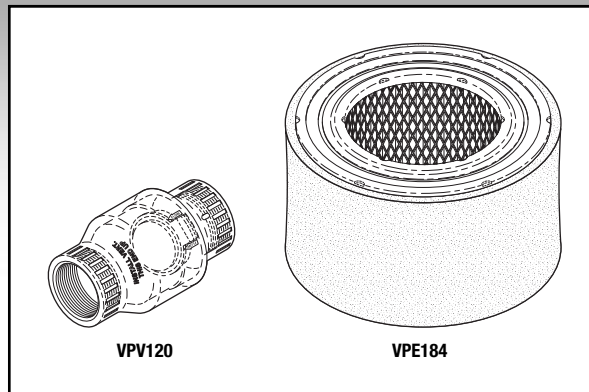

RPI Filters and PM Kits include a PM Sticker that can be attached to the compressor or vacuum unit for recording the date that the filters were replaced. It's the RPI Advantage!

rpi replacement parts industries, inc.
CALL (800) 221-9723 • FAX (818) 882-7028 • EMAIL order@riparts.com • WEBSITE www.riparts.com